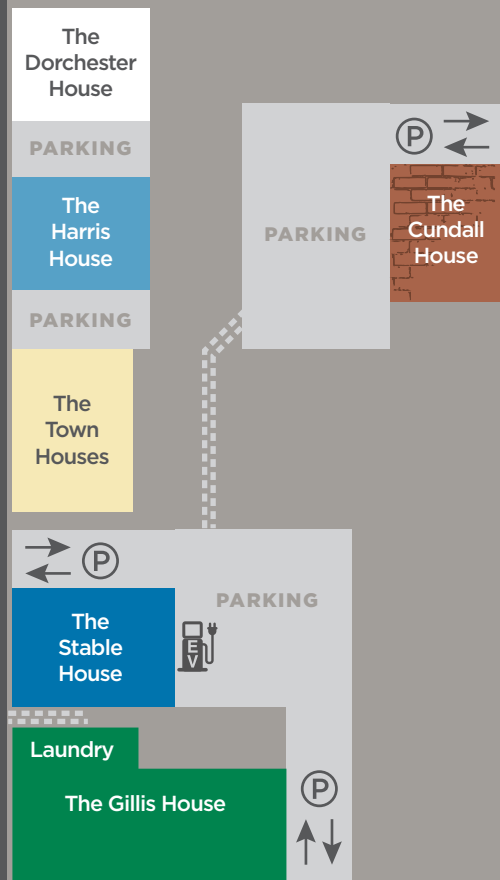

# The Great George

Charlottetown's Historic Boutique Hotel

ONE WAY STREET  
Sydney Street Parking  
ONE WAY STREET

ONE WAY STREET  
Dorchester Street Parking  
ONE WAY STREET

ONE WAY STREET  
King Street Parking  
ONE WAY STREET

← Great George Street Parking →

BASILICA CHURCH

The Barrett House  
(Further down  
Dorchester St.)

SDU PLACE