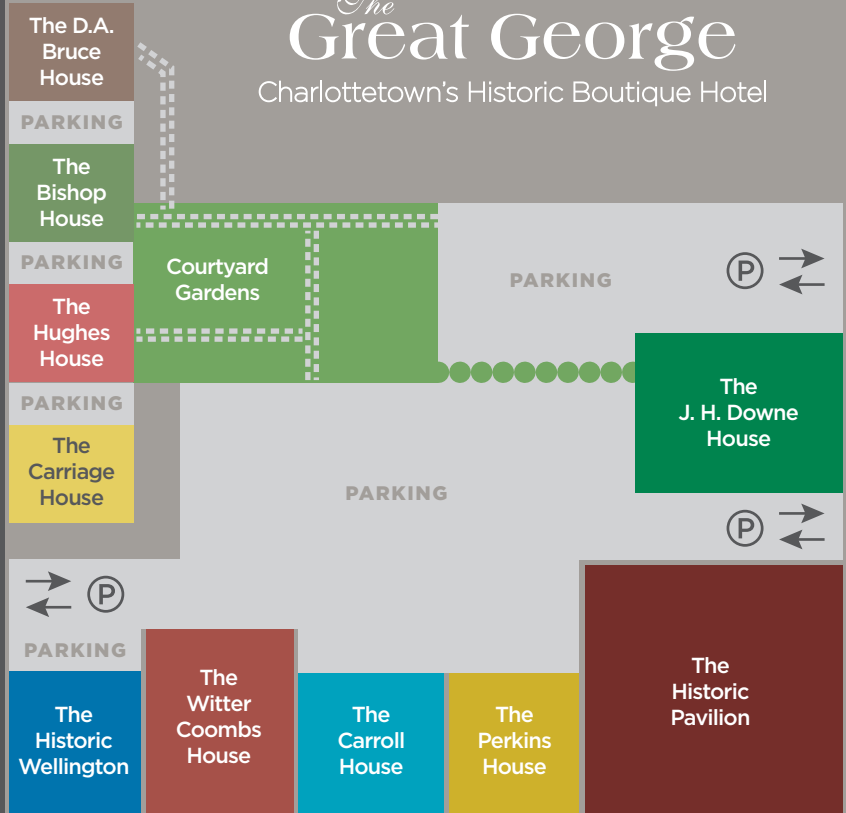

# The Great George

Charlottetown's Historic Boutique Hotel

ONE WAY STREET  
Sydney Street Parking  
ONE WAY STREET

ONE WAY STREET  
Dorchester Street Parking  
ONE WAY STREET

ONE WAY STREET  
King Street Parking  
ONE WAY STREET

← Great George Street Parking →

BASILICA CHURCH

The Barrett House  
(Further down  
Dorchester St.)

SDU PLACE